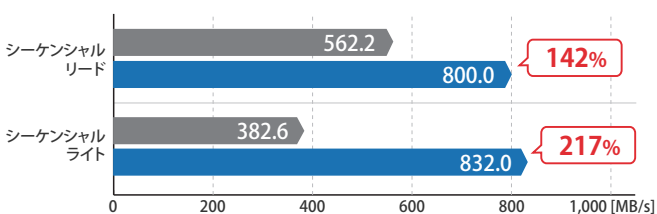

SMBパフォーマンス